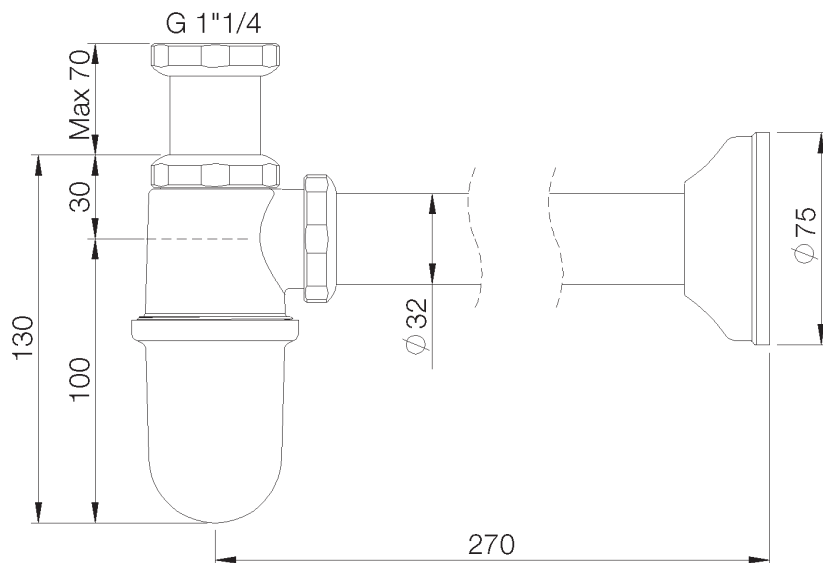

Siphon lavabo

Wastafelsifon

Washbasin bottletrap

Picture

Product details

Weight : 0,5 kg

Technical drawing

RA0.V01